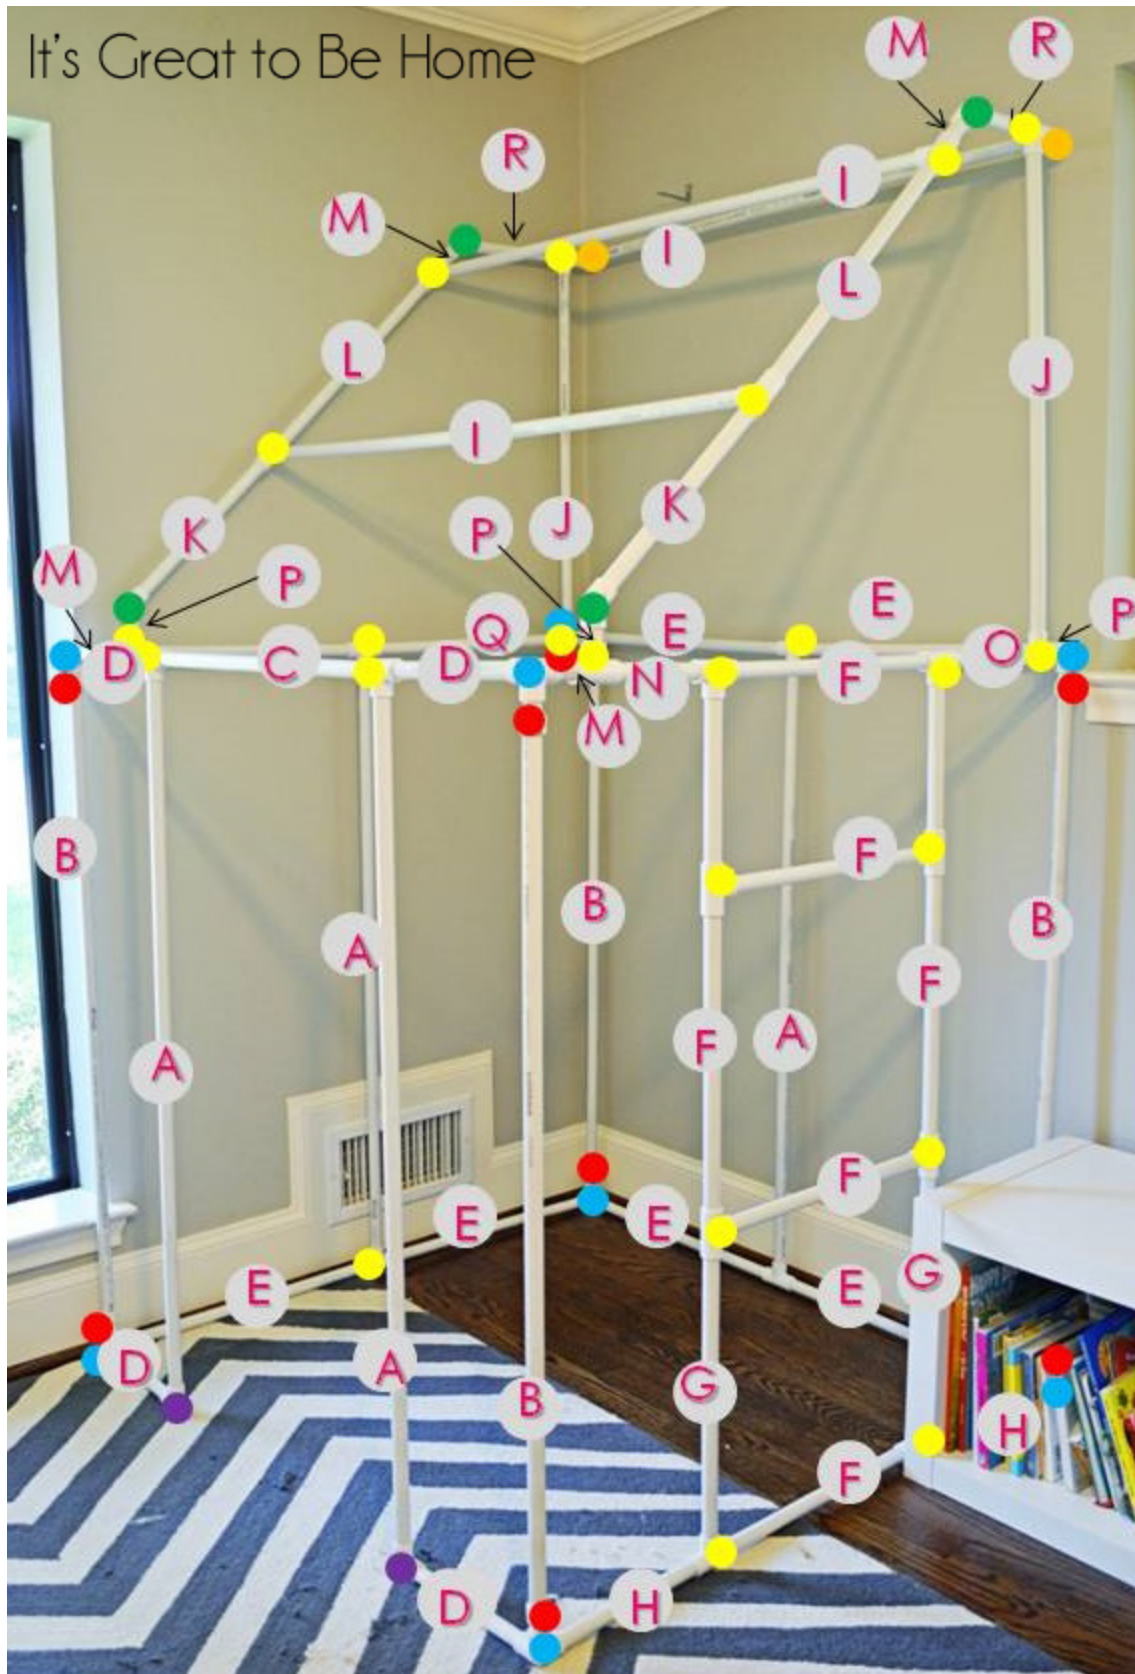

It's Great to Be Home

PVC Pipe Fort - Cut List		
<i>by It's Great to Be Home</i>		
Identifier	Length in Inches	Quantity
A	45	4
B	42.5	4
C	21.5	1
D	10	4
E	20	6
F	16	7
G	17	2
H	10.5	2
I	42	3
J	28	2
K	13.5	2
L	18	2
M	2.5	4
N	6.5	1
O	8	1
P	1.5	1
Q	17.5	1
R	5.5	2
Identifier	Connector	Quantity
blue	1/2" side outlet elbow (threaded)	8
yellow	1/2" Tee	22
green	1/2" 45 elbow	4
purple	1/2" 90 elbow	2
orange	1/2" Side outlet	2
red	1/2" male adapter	8